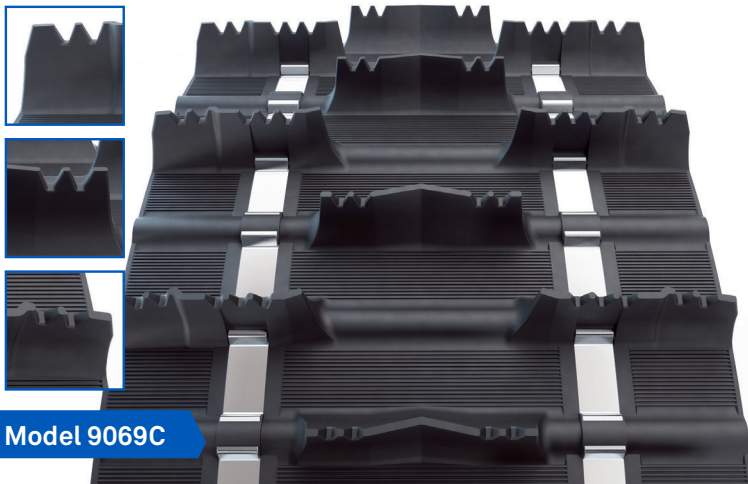

## Challenger Trail

Model 9069C

The Challenger has been the go-to track for outstanding deep-snow performance since the mid-90s. The Challenger Trail is an all-around performer inspired by our Challenger mountain track. Originally offered in a 2" lug height, this versatile and durable trail track delivers off-trail capability without sacrificing trail performance.

- **Saw-tooth-tipped lugs provide excellent handling, acceleration, and braking on packed trails**
- **16" width enhances flotation off-trail in soft snow**

MODEL	DIMENSIONS	LUG HEIGHT	WEIGHT	DRIVE PITCH	CLIP CONFIG.
9069C	16" x 120" (41 cm x 305 cm)	1.75" (44 mm)	39 lb. (17.5 kg)	2.86" (73 mm)	Full 
9070C	16" x 137" (41 cm x 348 cm)	1.75" (44 mm)	45 lb. (20.5 kg)	2.86" (73 mm)	Full 
9167C	16" x 146" (41 cm x 371 cm)	1.75" (44 mm)	51 lb. (23 kg)	2.86" (73 mm)	Full 
9933C	16" x 136" (41 cm x 345 cm)	1.75" (44 mm)	48 lb. (21.75 kg)	2.52" (64 mm)	Full