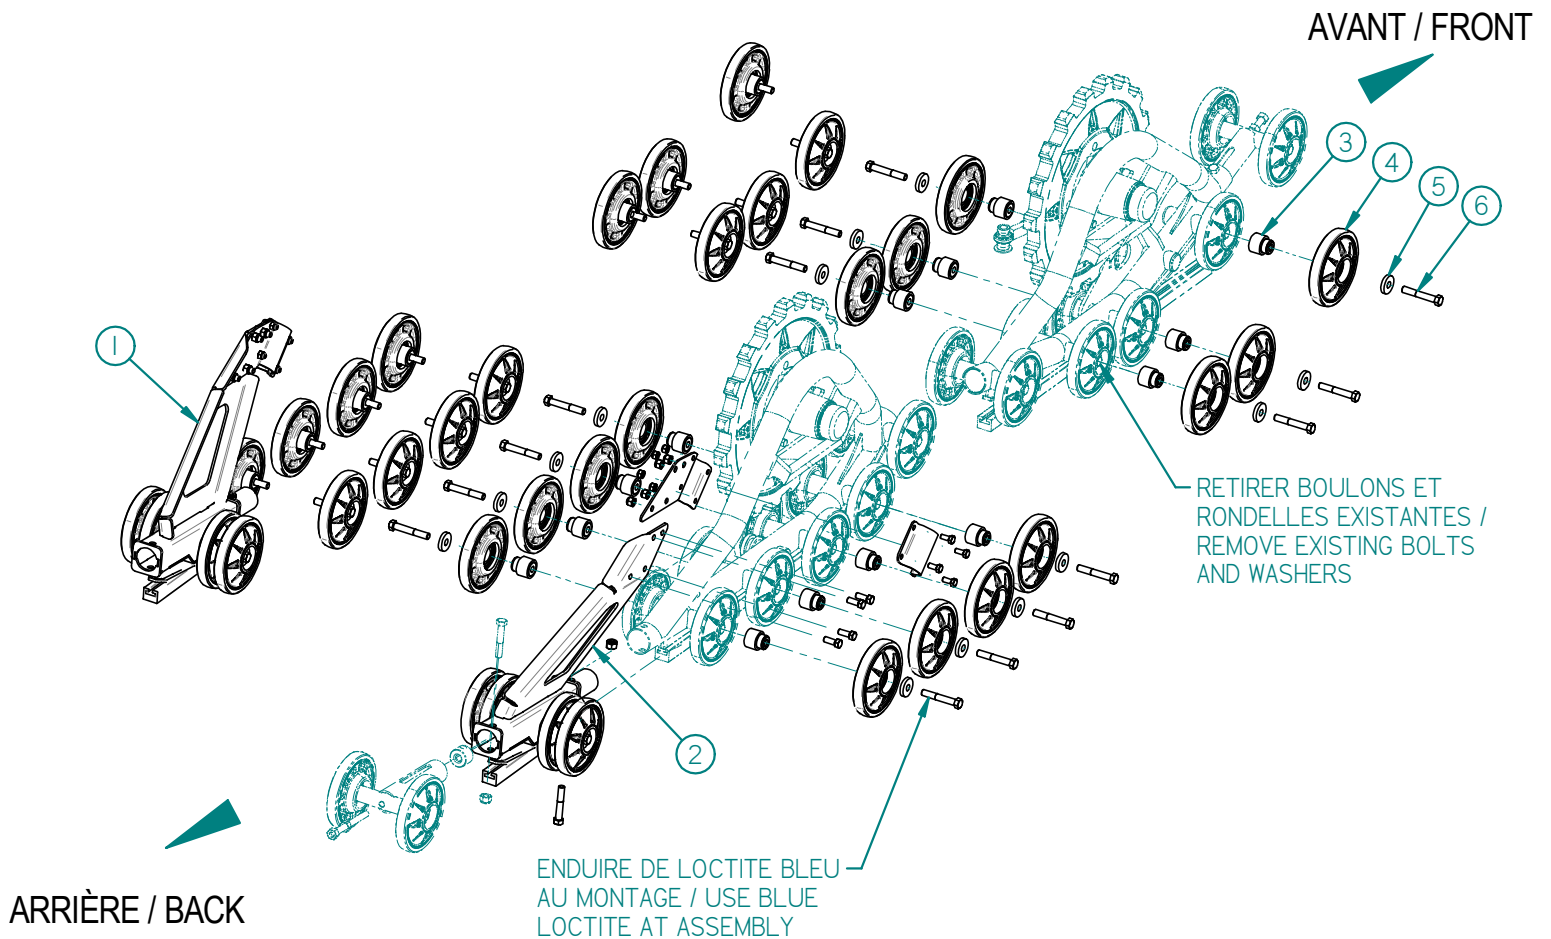

99WT-009: ENSEMBLE EXTENSION WIDE TRACK / WIDE TRACK EXTENSION KIT

Liste des pièces / Part List

RÉF	# PIÈCE/PART	QTÉ/QTY
1	00WT-009G	1
2	00WT-009D	1
3	04AR-096	28
4	04RO-008	28
5	04RL-012	28
6	HB7116-14x2-3I4ZBG8	28

INCLUS 2 CHENILLES 116 POUÇES (02CH-009)
2 TRACKS 116 INCHES INCLUDED (02CH-009)

2011-10-31

LES FABRICATIONS TJD INC.

147, chemin des Raymond, Rivière-du-Loup (Québec) G5R 5X9
www.tjd.ca