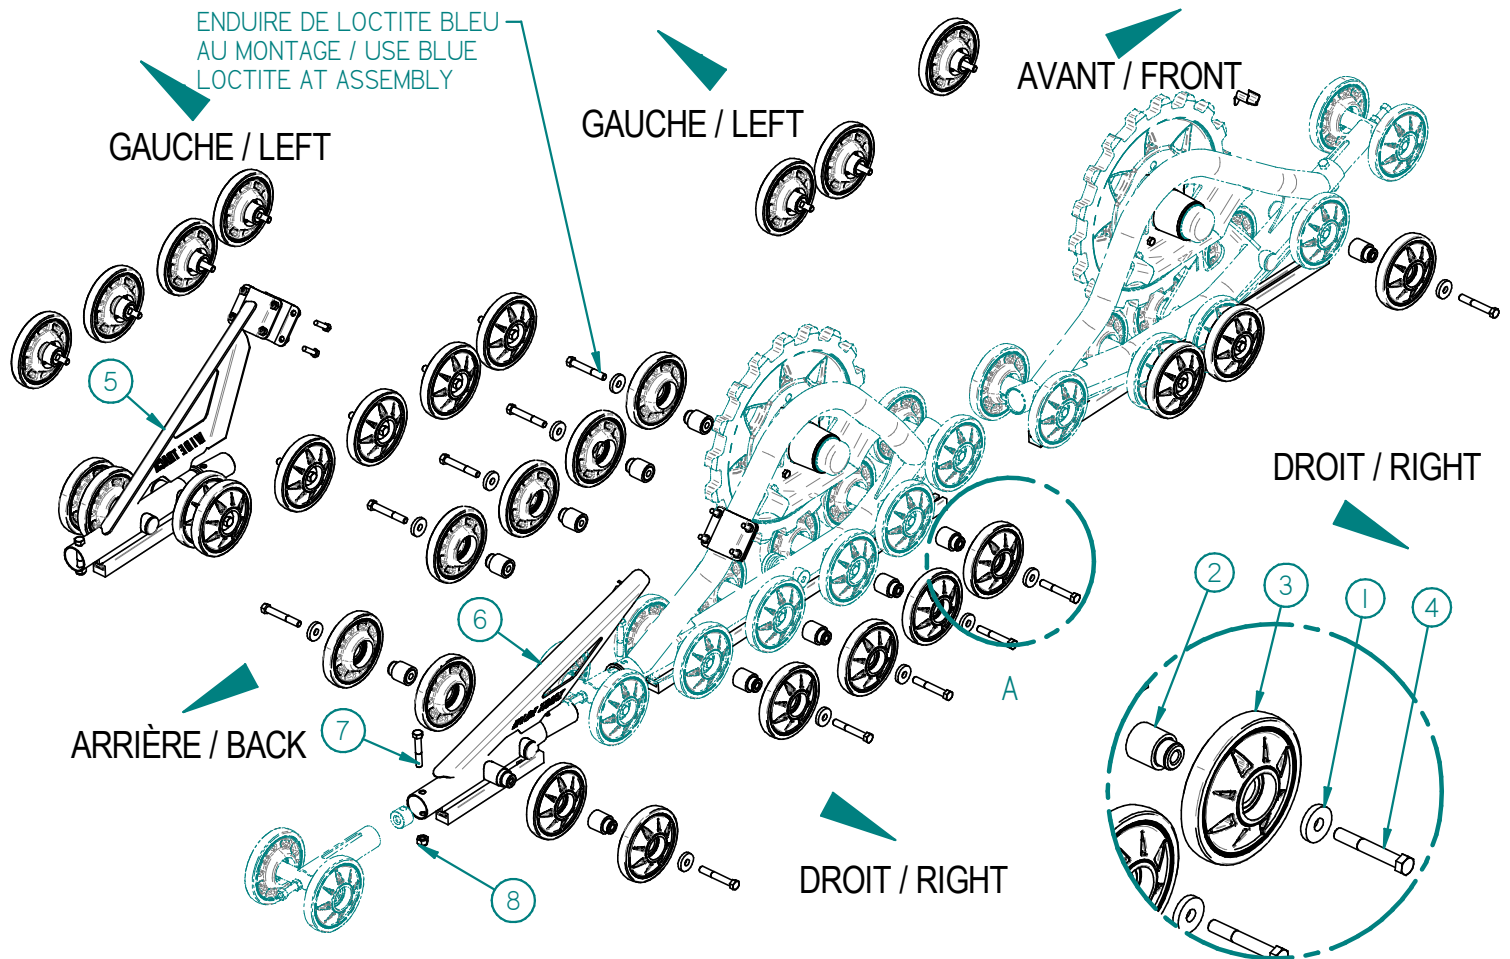

# 99WT-007: EXTENSION WIDE TRACK / WIDE TRACK EXTENSION

### Liste des pièces / Part List

RÉF	# PIÈCE/PART	QTÉ/QTY
1	04RL-012	26
2	04AR-063	26
3	02RO-007	30
4	HB7116-14x3J8	26
5	00WT-007G	1
6	00WT-007D	1
7	HB7116-14NCx2-1I2	2
8	HLN7116-14ZBG2	2

AUSSI INCLUS 2 CHENILLES 121 POUCHES (02CH-007) /  
ALSO INCLUDED 2 TRACKS 121 INCHES (02CH-007)