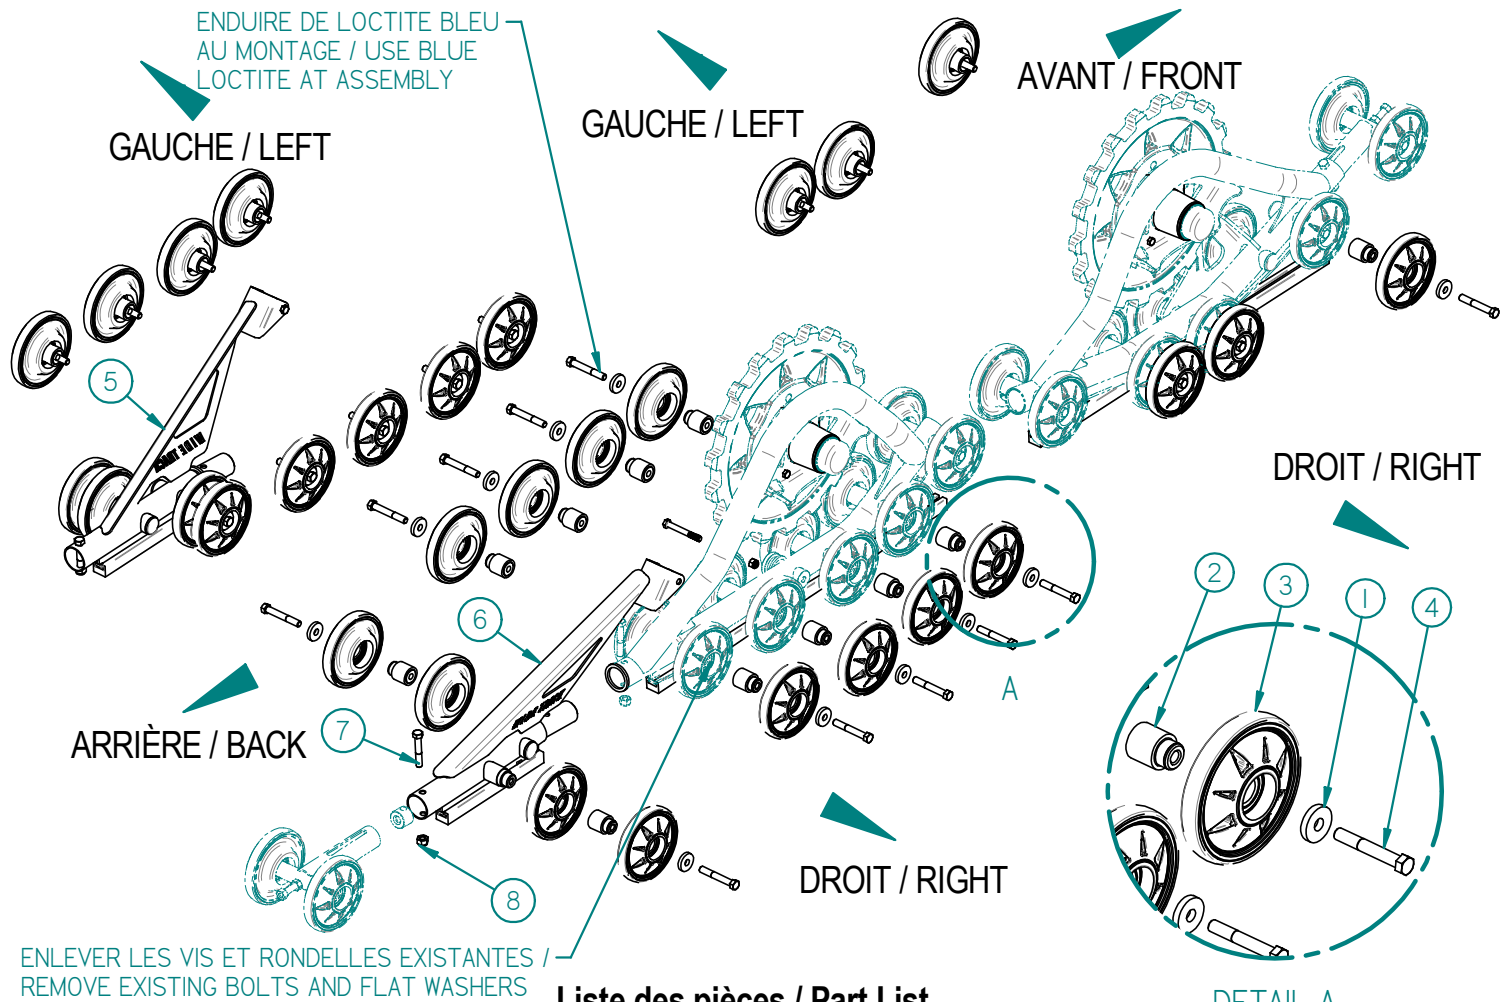

# 99WT-001: EXTENSION WIDE TRACK / WIDE TRACK EXTENSION

### Liste des pièces / Part List

RÉF	# PIÈCE/PART	QTÉ/QTY
1	04RL-012	26
2	04AR-063	26
3	02RO-006	30
4	HB7116-14x3J8	26
5	00WT-001G	1
6	00WT-001D	1
7	HB7116-14NCx2-112	2
8	HLN7116-14ZBG2	2

AUSSI INCLUS 2 CHENILLES 121 POUCHES (02CH-007) /  
ALSO INCLUDED 2 TRACKS 121 INCHES (02CH-007)