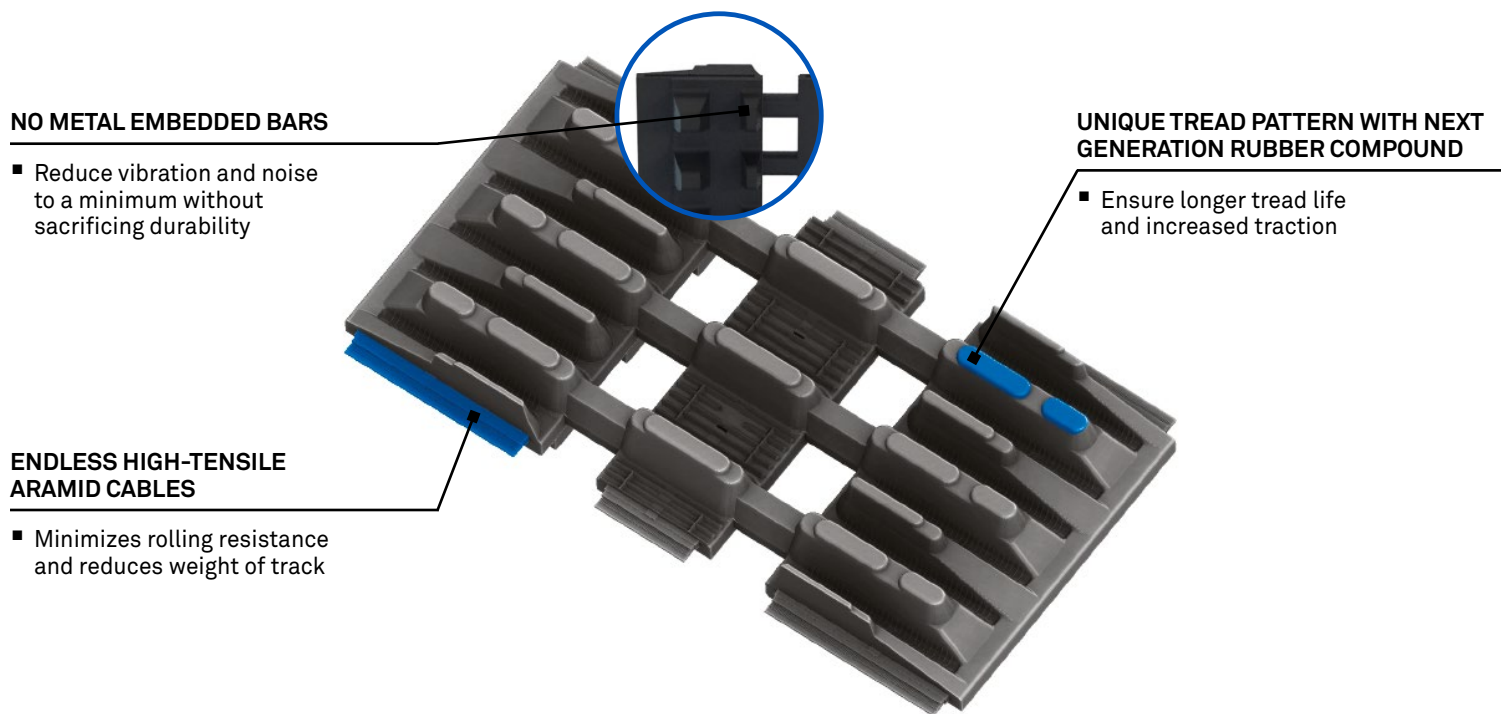

CAMSO APC BA6 EXTERNAL DRIVE

ALL-TERRAIN
CARRIERS

UNDERTAKE EVERY MISSION

The track for all-terrain BV 206 carriers counts on enhanced durability and stability with excellent traction. The track is engineered to provide resistance in all applications and to maximize uptime.

camso.co

PERFORMANCE

TREAD LIFE

FAILURE RESISTANCE

TRACTION

CAMSO APC BA6 EXTERNAL DRIVE

PID	PID DESCRIPTION	WIDTH	LINK	PITCH	TREAD
103.2626.8381	620 X 59 X 98.8 BV 206 (19.6, 39) CAMSO	620	59	98.8	BV 206
103.2958.8945	620 X 69 X 98.8 BV 206 (19.6, 39) CAMSO	620	69	98.8	BV 206