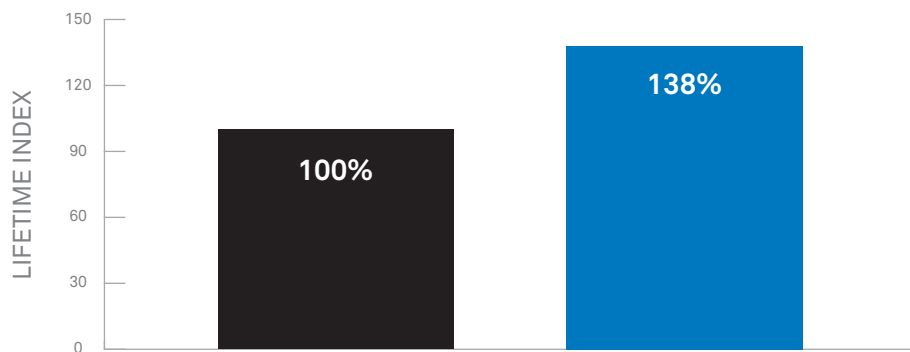

CAMSO SKS 732

SKID STEER
LOADERS

THE ULTIMATE OFF-ROAD SKID STEER TIRE SOLUTION

Next generation premium off-road skid steer tire. Designed to maximize traction and durability.

PERFORMANCE

TIRE LIFE

PUNCTURE RESISTANCE

TRACTION

camsco.co

CAMSO SKS 732

VOID GUARD TREAD IMPACT PROTECTION

- Protects from tread punctures to minimize flat tires

SELF-CLEANING STEPPED TREAD

- Maximizes cleanout for best off-road traction

MASSIVE TREAD DEPTH WITH OPTIMIZED LUG-TO-VOID RATIO

- Maximizes off-road durability and traction

NEW IMPACT GUARD SIDEWALL DESIGN

- Deflects debris to better protect sidewalls and reduce stress cracking

| TYRE SIZE | ALTERNATIVE SIZE | PR | O.T.D. | SERVICE TYPE | LOAD INDEX | SPEED SYMBOL | INFLATION PRESSURE |
|-----------|-------------------------|----|------------------------------|--------------|------------|--------------|--------------------|
| | | | [mm] [32 nd inch] | | | | [bar] [PSI] |
| 10-16.5 | 260/70-16.5 265/70-16.5 | 10 | 24 (30) | NHS | 134 | A2 | 5.2 (75) |
| 12-16.5 | 300/70-16.5 305/70-16.5 | 12 | 26 (33) | NHS | 145 | A2 | 5.5 (80) |
| 14-17.5 | 355/70-17.5 | 14 | 32 (40) | NHS | 155 | A2 | 5.5 (80) |

TREAD LIFE COMPARISON

■ CAMSO SKS 732

■ COMPETITOR

Internal testing under controlled conditions demonstrated the Camso SKS 732's **significantly enhanced tread life** against a premium R4 tire.