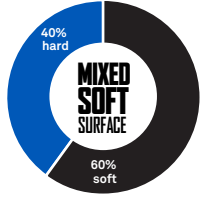

CAMSO SKS 732

SKID STEER
LOADERS

THE ULTIMATE OFF-ROAD SKID STEER TIRE SOLUTION

Next generation premium off-road skid steer tire. Designed to maximize traction and durability.

PERFORMANCE

TIRE LIFE

PUNCTURE RESISTANCE

TRACTION

camsco.co

CAMSO SKS 732

VOID GUARD TREAD IMPACT PROTECTION

- Protects from tread punctures to minimize flat tires

SELF-CLEANING STEPPED TREAD

- Maximizes cleanout for best off-road traction

MASSIVE TREAD DEPTH WITH OPTIMIZED LUG-TO-VOID RATIO

- Maximizes off-road durability and traction

NEW IMPACT GUARD SIDEWALL DESIGN

- Deflects debris to better protect sidewalls and reduce stress cracking

| TYRE SIZE | ALTERNATIVE SIZE | PR | O.T.D. | SERVICE TYPE | LOAD INDEX | SPEED SYMBOL | INFLATION PRESSURE |
|-----------|-------------------------|----|------------------------------|--------------|------------|--------------|--------------------|
| | | | [mm] [32 nd inch] | | | | [bar] [PSI] |
| 10-16.5 | 260/70-16.5 265/70-16.5 | 10 | 24 (30) | NHS | 134 | A2 | 5.2 (75) |
| 12-16.5 | 300/70-16.5 305/70-16.5 | 12 | 26 (33) | NHS | 145 | A2 | 5.5 (80) |
| 14-17.5 | 355/70-17.5 | 14 | 32 (40) | NHS | 155 | A2 | 5.5 (80) |

TREAD LIFE COMPARISON

■ CAMSO SKS 732

■ COMPETITOR

Internal testing under controlled conditions demonstrated the Camso SKS 732's **significantly enhanced tread life** against a premium R4 tire.