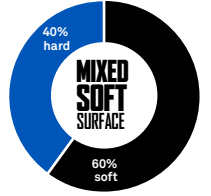

CAMSO WEX 732

WHEEL
EXCAVATORS

THE ULTIMATE OFF-ROAD TRACTION AND FLOTATION

Engineered to provide ultimate off-road traction and flotation on mixed-soft surfaces.

camso.co

PERFORMANCE

TIRE LIFE

PUNCTURE RESISTANCE

TRACTION

CAMSO WEX 732

VOID GUARD TREAD IMPACT PROTECTION

- Protects from tread punctures to minimize flat tires

SELF-CLEANING STEPPED TREAD

- Maximizes cleanout for improved off-road traction

IMPACT GUARD SIDEWALL DESIGN

The Camso 500/45-20 WEX 732 is a single-fitment tire designed as an alternative to 8.25-20 dual tires, **providing 30% more flotation.**

The WEX 732 offers **23% better stability** than leading competitor 500/45-20 on the market.