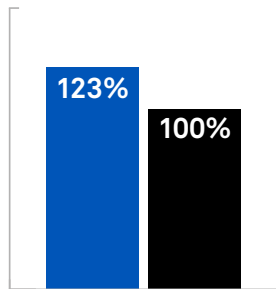

- Deflects debris to better protect sidewalls and reduce stress cracking

LOW ASPECT TIRE SIZE

- Maximizes traction and flotation

TIRE SIZE	RIM SIZE	ACTUAL TIRE DIMENSIONS					LOAD INDEX	SPEED SYMBOL	APPLICATION	INFLATION PRESSURE [bar] [PSI]	MAXIMUM TIRE LOAD [kg] [lb]						
		Recommended (permitted)	O.D. [mm] [in]	O.W. [mm] [in]	O.T.D. [mm] [32 nd] [in]	S.L.R. [mm] [in]					R.C. [mm] [in]	Static	5 km/h 3 mph	10 km/h 6 mph	15 km/h 9 mph	25 km/h 16 mph	40 km/h 25 mph
500/45-20 IND	16 (16.00DC)	983	462	29	458	2989	158	A8	CYCLIC	6.00	9775	7100*	6375**	5695	4720	4250	3870
		38.7	18.2	37	18.0	117.7				87	21550	15655*	14055**	12555	10405	9370	8530
500/45-20 IND	16 (16.00DC)	983	462	29	458	2989	158	A8	CONSTANT	6.00	9775	6165	5315	4805	4505	4250	3870
		38.7	18.2	37	18.0	117.7				87	21550	13590	11720	10595	9930	9370	8530

The Camso 500/45-20 WEX 732 is a single-fitment tire designed as an alternative to 8.25-20 dual tires, **providing 30% more flotation.**

The WEX 732 offers **23% better stability** than leading competitor 500/45-20 on the market.