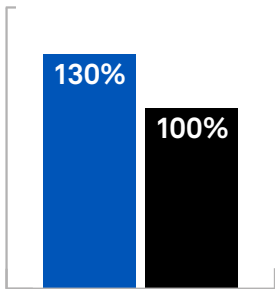

- Deflects debris to better protect sidewalls and reduce stress cracking

LOW ASPECT TIRE SIZE

- Maximizes traction and flotation

TIRE SIZE	RIM SIZE	ACTUAL TIRE DIMENSIONS					LOAD INDEX	SPEED SYMBOL	APPLICATION	INFLATION PRESSURE [bar] [PSI]	MAXIMUM TIRE LOAD [kg] [lb]						
		Recommended (permitted)	O.D. [mm] [in]	O.W. [mm] [in]	O.T.D. [mm] [32 nd] [in]	S.L.R. [mm] [in]					R.C. [mm] [in]	Static	5 km/h 3 mph	10 km/h 6 mph	15 km/h 9 mph	25 km/h 16 mph	40 km/h 25 mph
500/45-20 IND	16 (16.00DC)	983	462	29	458	2989	158	A8	CYCLIC	6.00	9775	7100*	6375**	5695	4720	4250	3870
		38.7	18.2	37	18.0	117.7				87	21550	15655*	14055**	12555	10405	9370	8530
500/45-20 IND	16 (16.00DC)	983	462	29	458	2989	158	A8	CONSTANT	6.00	9775	6165	5315	4805	4505	4250	3870
		38.7	18.2	37	18.0	117.7				87	21550	13590	11720	10595	9930	9370	8530

The Camso 500/45-20 WEX 732 is a single-fitment tire designed as an alternative to 8.25-20 dual tires, **providing 30% more flotation.**

The WEX 732 offers **23% better stability** than leading competitor 500/45-20 on the market.