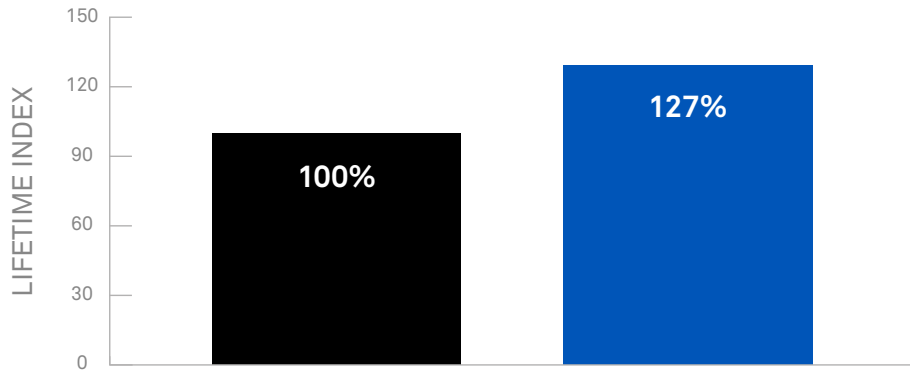

TREAD LIFE COMPARISON

CAMSO TLH 732

SL G2

As compared to the SL G2, internal testing showed a **27% improvement on tread life** for the Camso TLH 732. In addition, new Void Guard tread protection **enhances resistance to punctures for fewer flat tires.**

AUTHORIZED DISTRIBUTOR:

camso.co

FORMERLY CAMOPLAST SOLIDEAL