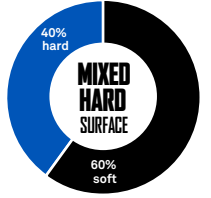

MASSIVE TREAD DEPTH WITH CURVED TREAD LUGS

- Ensures great durability and extra traction

NEW WRAPAROUND HAULER STEPS

- Maximizes tread cleanout for best off-road traction

VOID GUARD IMPACT PROTECTION

- Protects from punctures to minimize flat tires