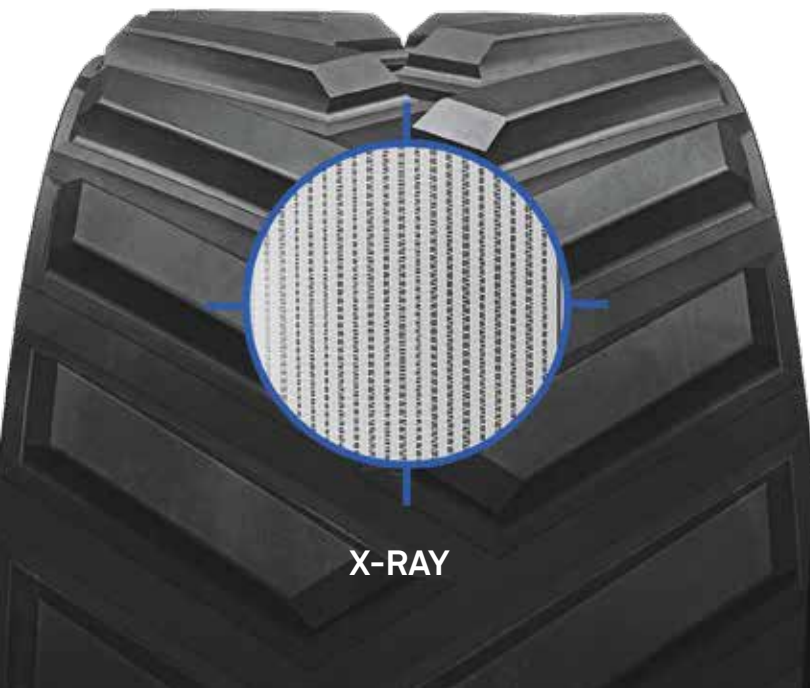

CAMSO TRACKS HAVE BETTER TREAD WEAR PROPERTIES WHICH CONTRIBUTE TO LOWER THE COST PER HOUR BY AT LEAST 15%.