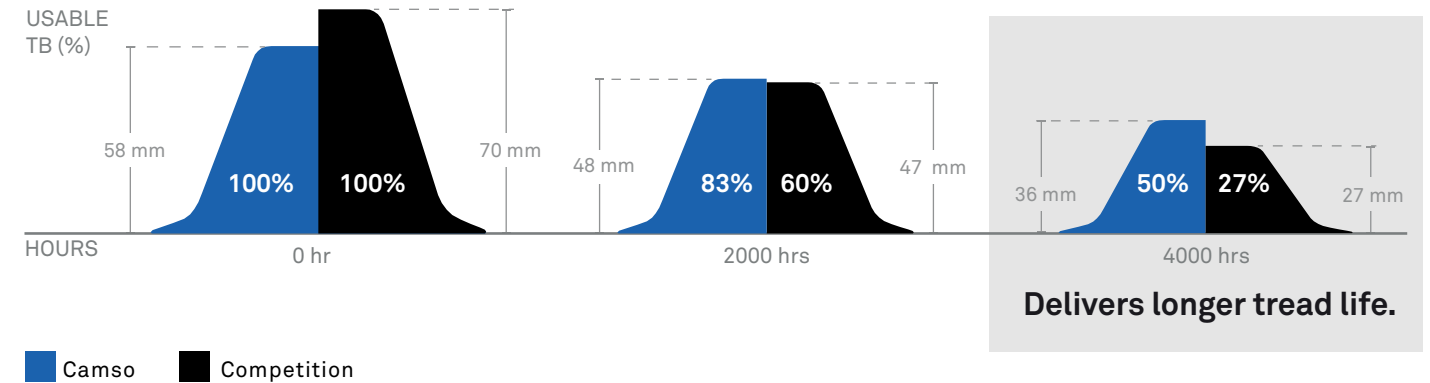

Versatile tread bar

Provides optimal traction and ride quality

- Balance between traction, cleanout and flotation

Longest lasting carcass

No material displacement during the manufacturing and curing process means:

- Track compound types located exactly where you need it
- Uniform tension distribution, eliminating downtime due to carcass tear

DRIVEN BY QUALITY

PERFORMANCE AND DURABILITY FROM THE INSIDE OUT

LONGEST LASTING CARCASS

No material displacement during the manufacturing and curing process means:

- Track compound types located exactly where you need it
- Uniform tension distribution, eliminating downtime due to carcass tear

THE RESULT: A FINISHED PRODUCT WITH INCREASED DURABILITY AND PERFORMANCE.

CAMSO TRACKS TREAD LIFE COMPARISON

CAMSO AG 2500

COMPARATIVE FIELD TESTING
2.3" (58 mm) CAMSO AG 2500 TREADBAR VS 2.75" (70 mm) COMPETITION TREADBAR