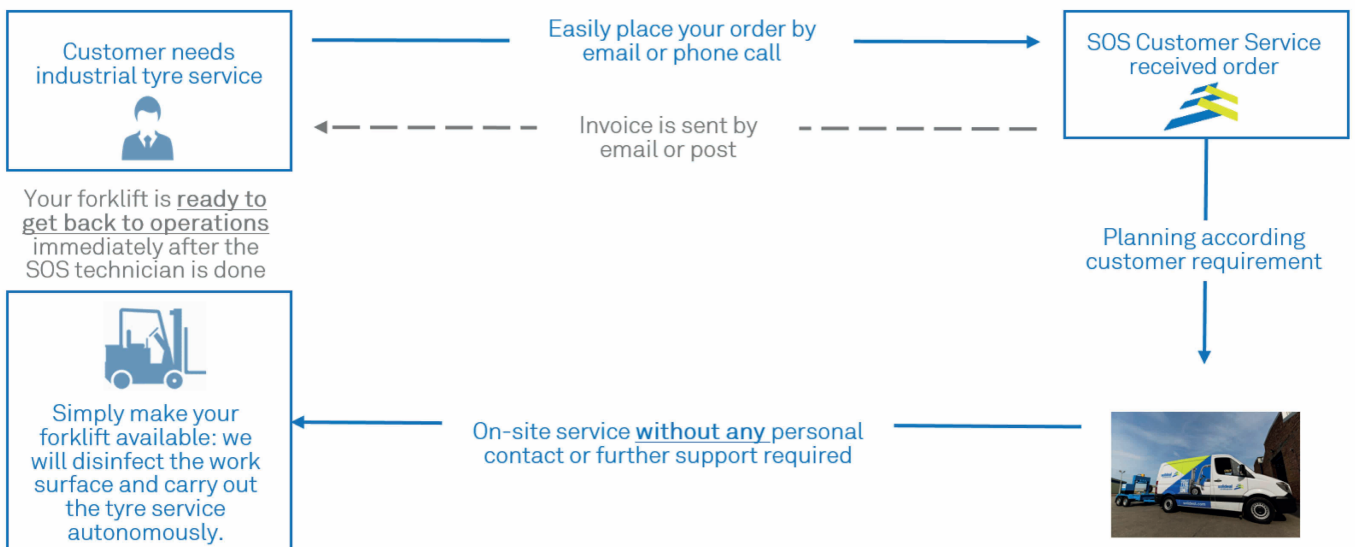

WE ARE HERE FOR YOU!

As we are dealing with the current situation, please be assured that we remain dedicated to support all industries that need fast and efficient industrial service.

SAFETY THROUGH CONTACTLESS SERVICE

Contactless Full Forklift Tyre Service

Given the current coronavirus crisis, we have adjusted our processes to keep offering a professional, smooth and safe tyre service to our customers. No personal contact is required and the signing of order documents is suspended for the time being, all social distancing is adhere to. Furthermore, our technicians are working under special hygiene measures. Among other preventive measures, work surfaces are now disinfected.

We're also enforcing contactless ordering and order processing in order to be able to keep your company running in the current situation!

**MAXIMUM
UPTIME
GUARANTEE**

**NATIONWIDE
SERVICE**

**ON-SITE
MOBILE UNIT**