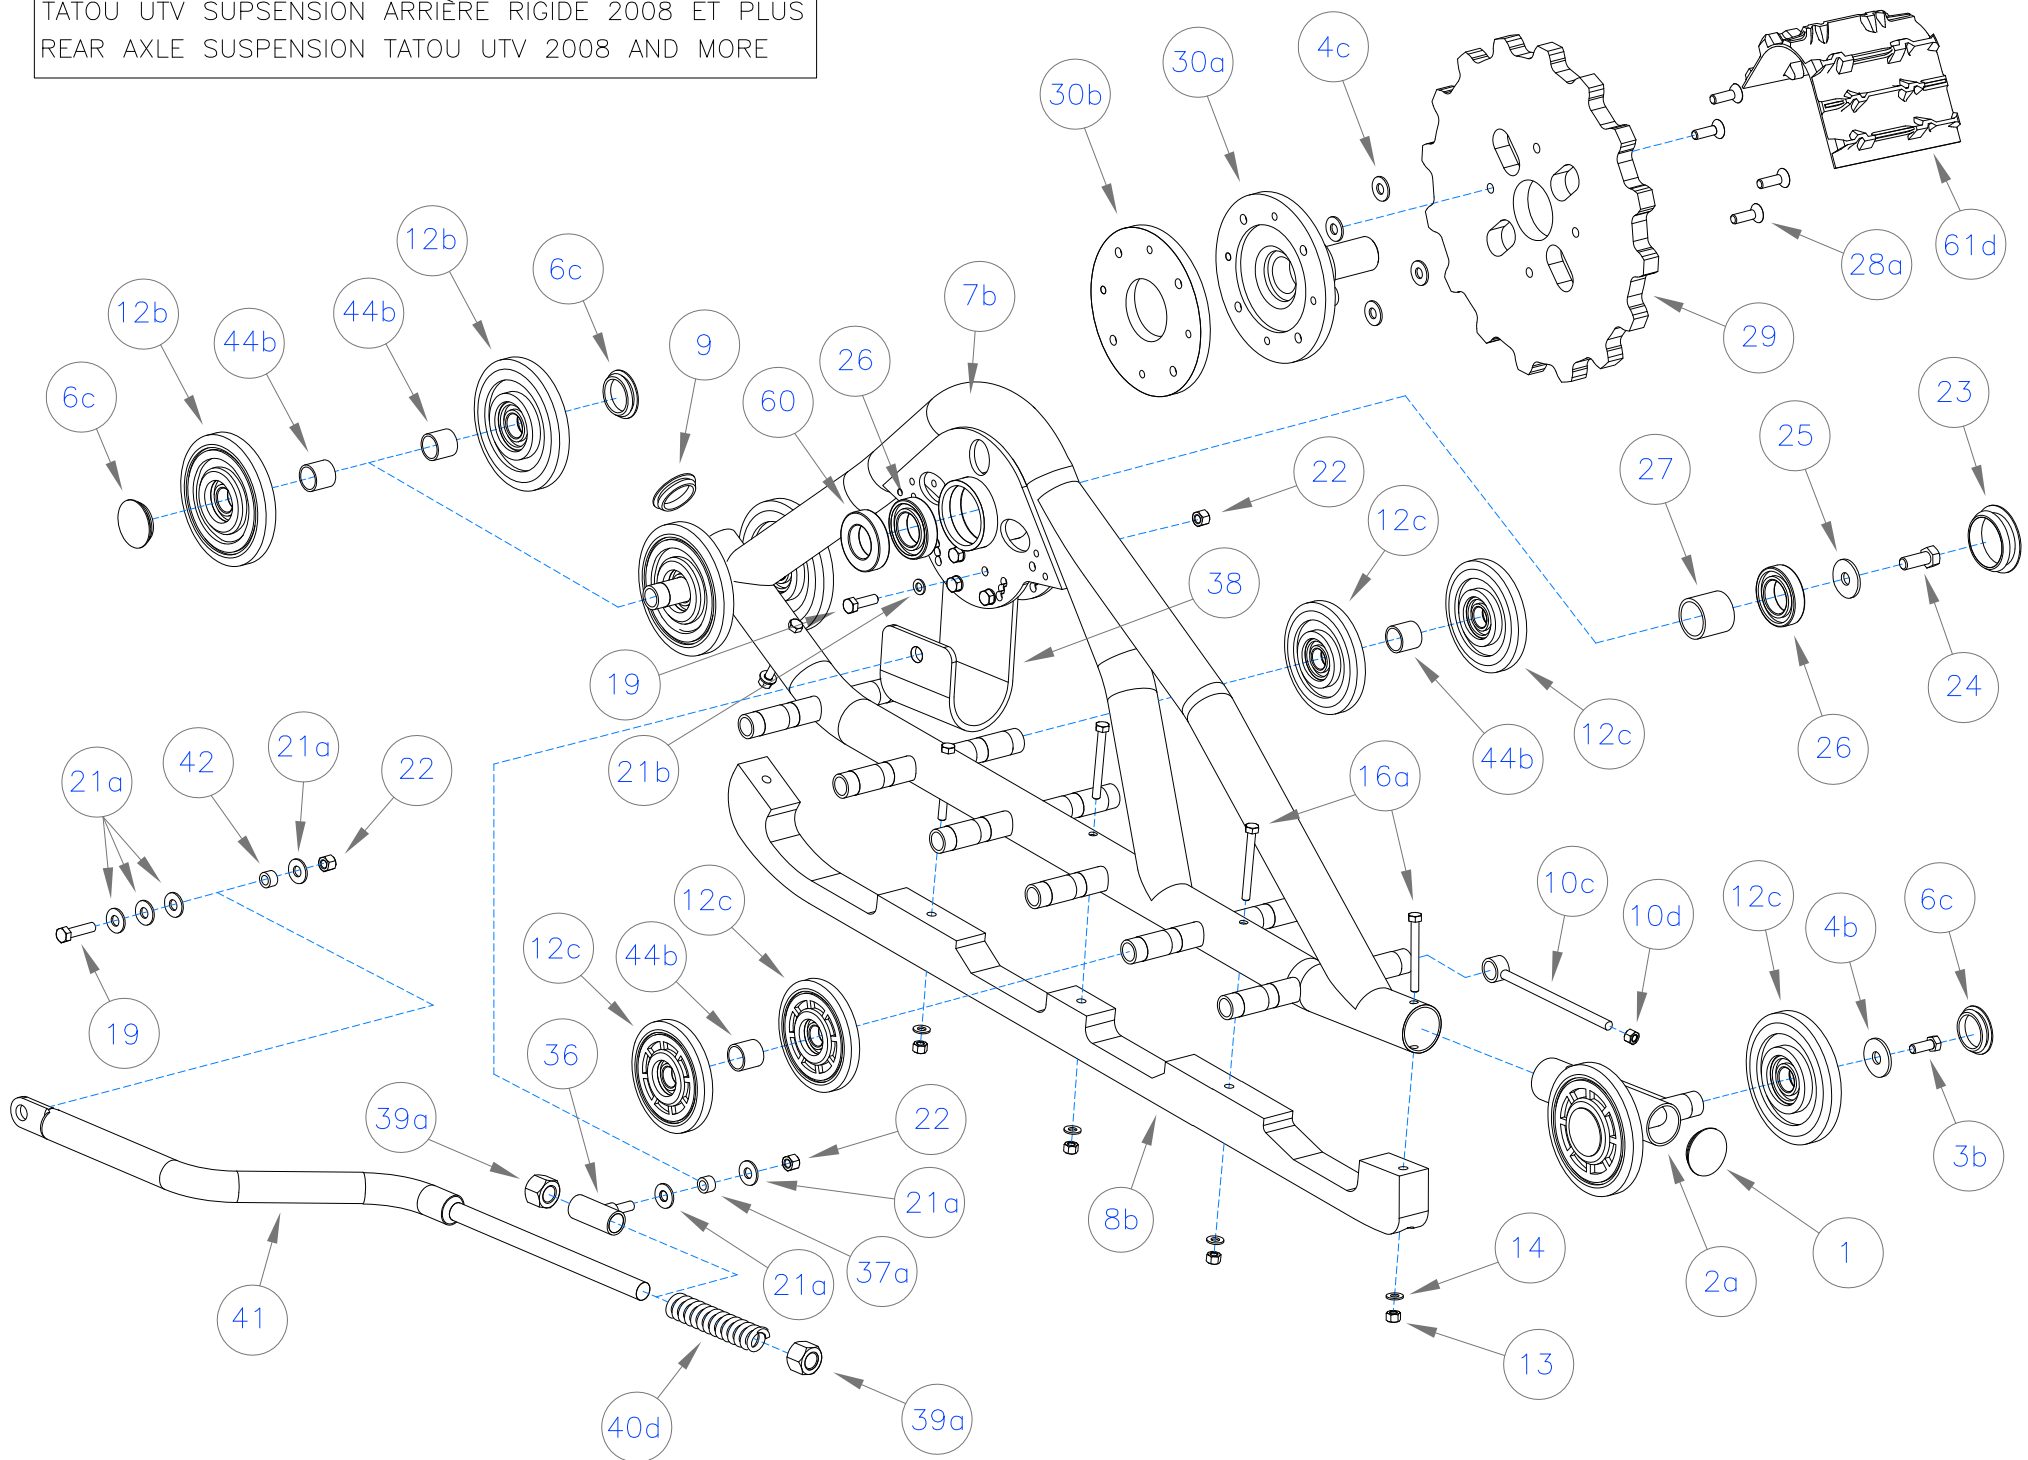

TATOU UTV SUSPENSION ARRIÈRE RIGIDE 2008 ET PLUS
REAR AXLE SUSPENSION TATOU UTV 2008 AND MORE