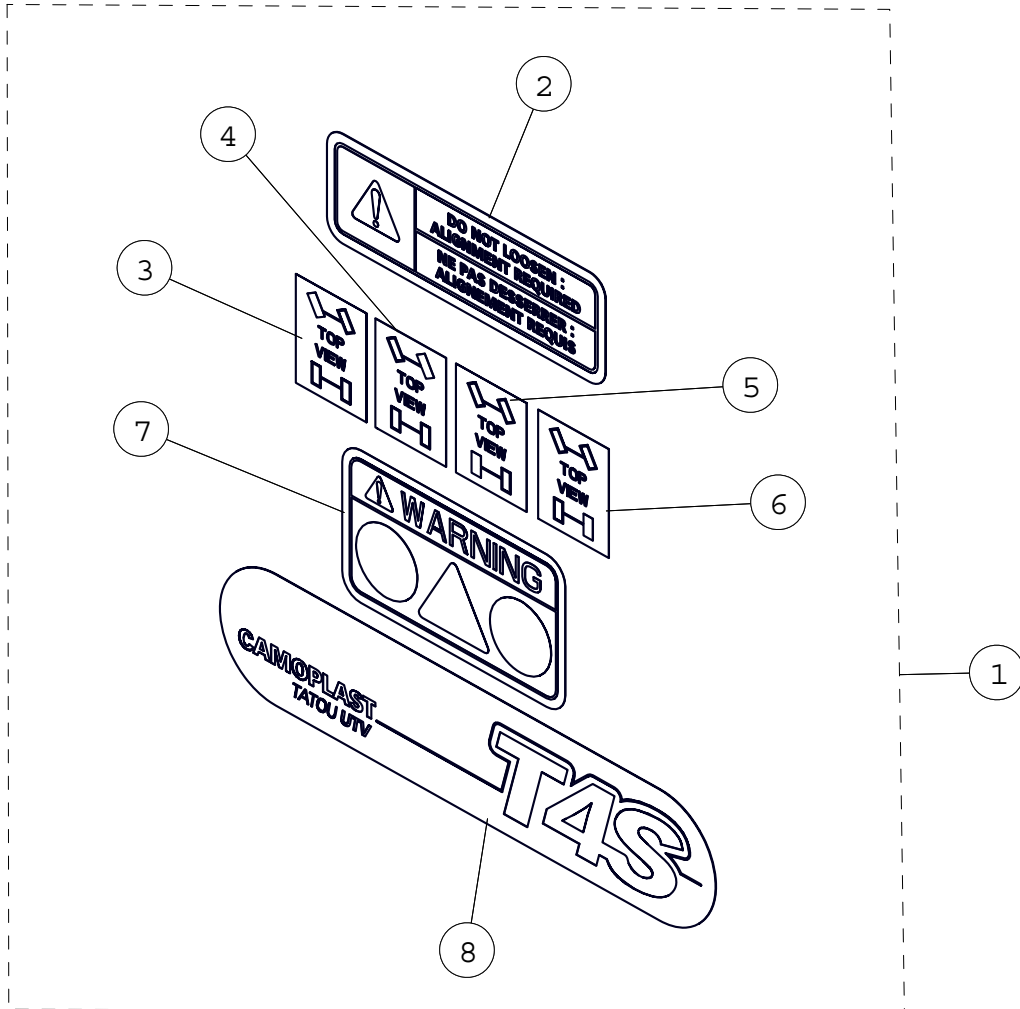

ITEM #	PART #	DESCRIPTION	QTY
		CAMSO UTV T4S MY2016 DECALS	
1	7083-00-8553	S-KIT DECAL UTV 2016 / S-KIT DECALQUE UTV 2016	1
2	--	STICKER - DO NOT LOOSEN / DÉCALQUE - NE PAS DESERRER	1
3	--	STICKER, FRONT LEFT PICTOGRAM / DÉCALQUE PICTOGRAMME AV. GAUCHE	1
4	--	STICKER, FRONT RIGHT PICTOGRAM / DÉCALQUE PICTOGRAMME AV. DROIT	1
5	--	STICKER, REAR LEFT PICTOGRAM / DÉCALQUE PICTOGRAMME AR. GAUCHE	1
6	--	STICKER, REAR RIGHT PICTOGRAM / DÉCALQUE PICTOGRAMME AR. DROIT	1
7	--	STICKER WARNING / AUTOCOLLANT AVERTISSEMENT	1
8	--	STICKER / DÉCALQUE -- CAMOPLAST UTV T4S	1