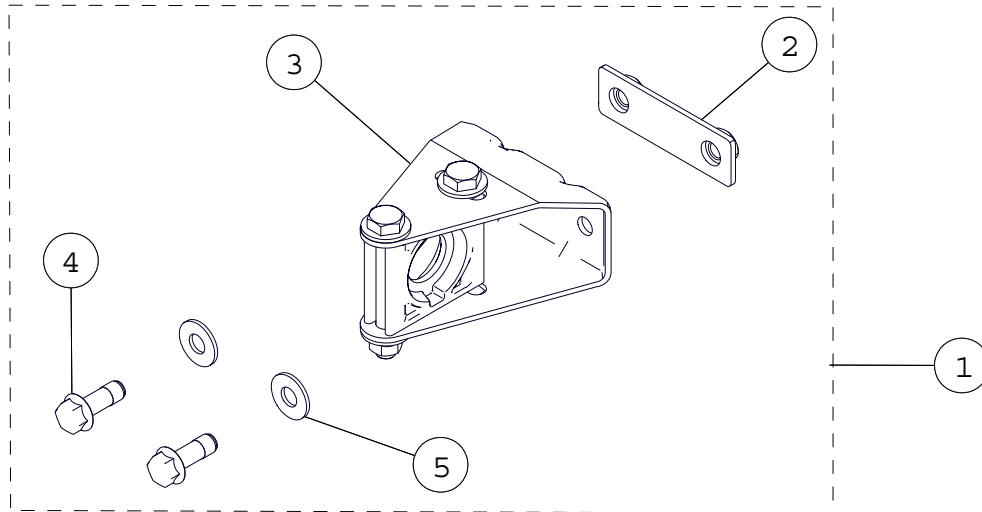

ITEM #	PART #	DESCRIPTION	QTY
CAMSO ATV-UTV T4S MY2016 ANTI-ROTATION INDEPENDENT SUSPENSION			
1	7015-00-8250	S-KIT ANTI-ROTATION IND. SUSPENSION / S-KIT ANTIROT. SUSP. IND.	1
2	--	BACK PLATE / PLAQUE DE FIXATION	1
3	--	ANTI-ROTATION BRACKET IND SUSP / ATTACHE ANTI-ROTATION SI	1
4	--	HFSCS, M10-1.5X30, 10.9, ZP, TL, DIN 6921	2
5	--	W, 7/16X1.0X0.072, 8, ZP, USS	2