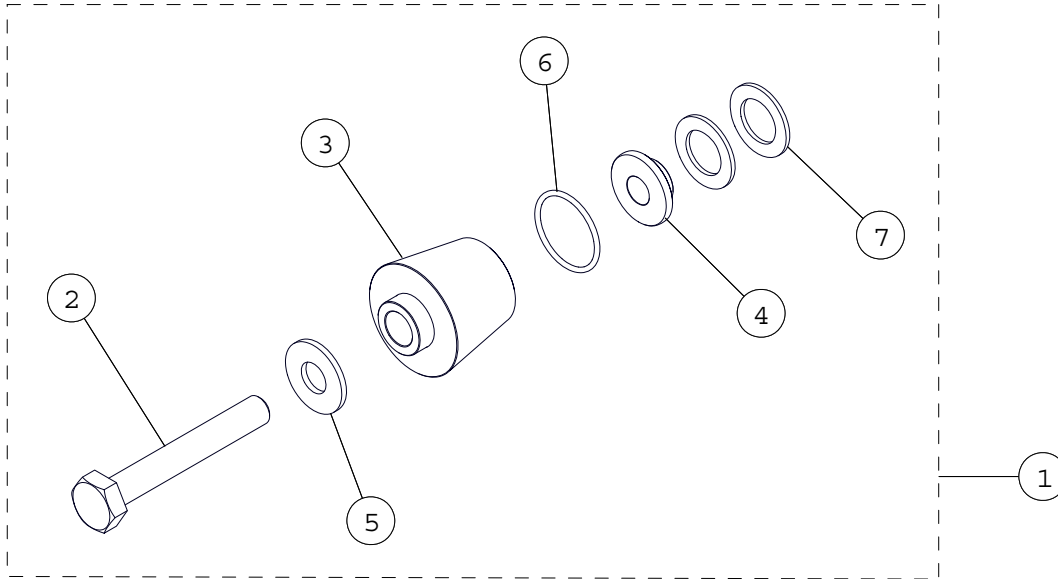

ITEM #	PART #	DESCRIPTION	QTY
CAMSO UTV T4S MY2016 BUSHING RIGID SUSPENSION			
1	7050-00-8000	S-KIT BUSHING RIGID SUSPENSION - UTV / S-KIT BAGUE SUSPENSION RIGIDE - UTV	1
2	--	HCS, M10-1.5X70, 10.9, ZP, DIN931	1
3	--	ANTI-ROTATION BUSHING (RS) UTV / BAGUE ANTI-ROTATION (SR) UTV	1
4	--	TANDEM BUSHING / COUSSINET TANDEM	1
5	--	W, 7/16X1.0X0.072, 8, ZP, USS	1
6	--	O-RING / JOINT TORIQUE -- 26 X 29 X1.5	1
7	--	TW, 1X0.625X0.62	2