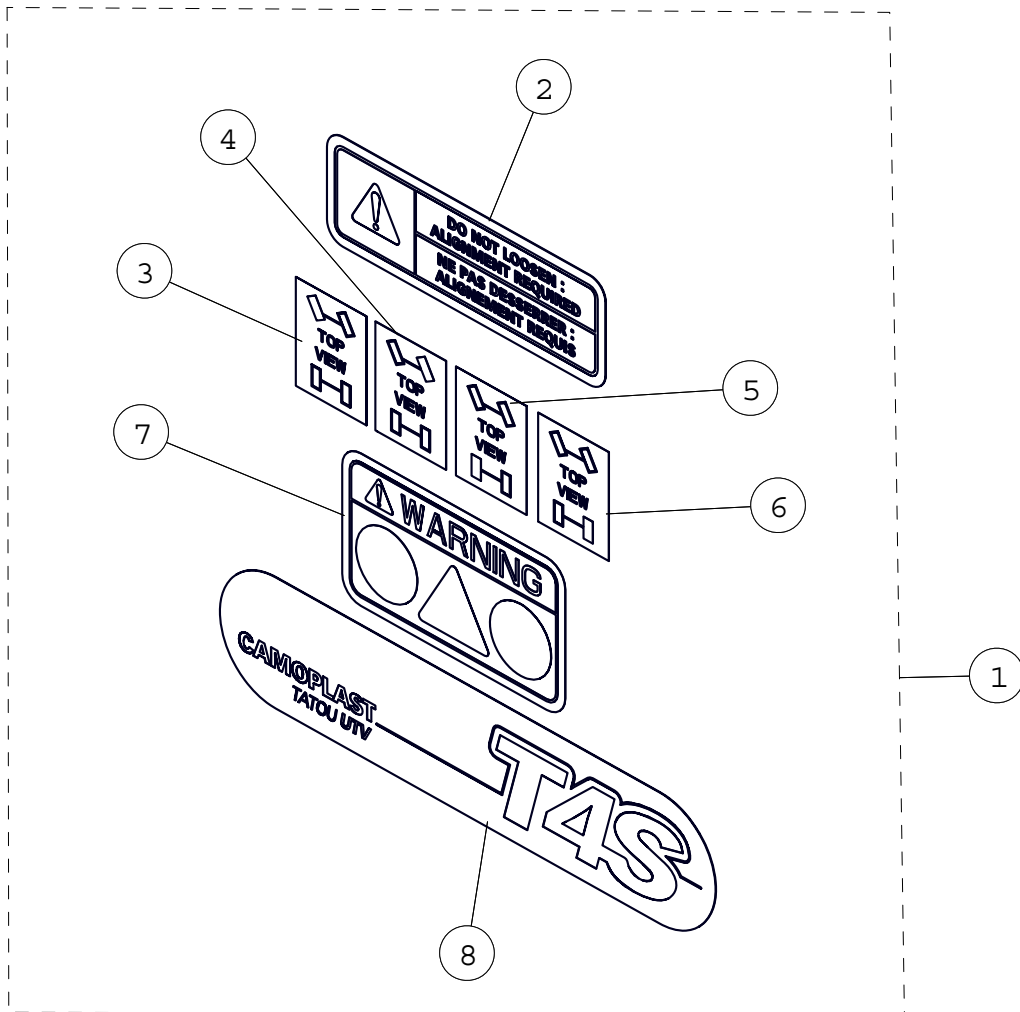

ITEM #	PART #	DESCRIPTION	QTY
		CAMSO UTV T4S MY2016 DECALS	
1	7083-00-8553	S-KIT DECAL UTV 2016 / S-KIT DECALQUE UTV 2016	1
2	--	STICKER - DO NOT LOOSEN / DÉCALQUE - NE PAS DESERRER	1
3	--	STICKER, FRONT LEFT PICTOGRAM / DÉCALQUE PICTOGRAMME AV. GAUCHE	1
4	--	STICKER, FRONT RIGHT PICTOGRAM / DÉCALQUE PICTOGRAMME AV. DROIT	1
5	--	STICKER, REAR LEFT PICTOGRAM / DÉCALQUE PICTOGRAMME AR. GAUCHE	1
6	--	STICKER, REAR RIGHT PICTOGRAM / DÉCALQUE PICTOGRAMME AR. DROIT	1
7	--	STICKER WARNING / AUTOCOLLANT AVERTISSEMENT	1
8	--	STICKER / DÉCALQUE -- CAMOPLAST UTV T4S	1