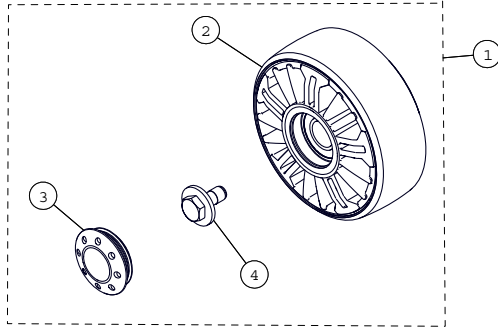

ITEM #	PART #	DESCRIPTION	QTY
CAMOPLAST UTV T4S MY2015 50 MM REPLACEMENT WHEEL KIT			
1	7016-00-5134	REPLACEMENT WHEEL KIT -- 50 MM HD 2015	1
2	--	132MM X 50MM HD WHEEL ASS'Y	1
3	1017-00-0042	WHEEL CAP	1
4	1033-10-2026	HCSW, M10-1.5X25, 8.8, ZP, TL, DIN933	1