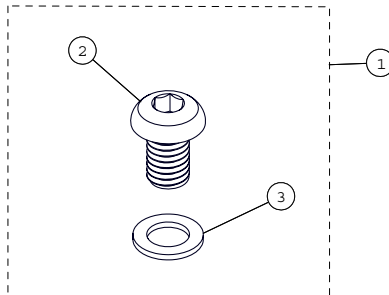

ITEM #	PART #	DESCRIPTION	QTY
CAMOPLAST UTV T4S MY2015 OIL PLUG			
1	7031-06-1011	S-KIT OIL PLUG	1
2	--	HSBS, M6-1X10, 10.9, ZP	1
3	--	W, 9.9X6X0.9, AL	1