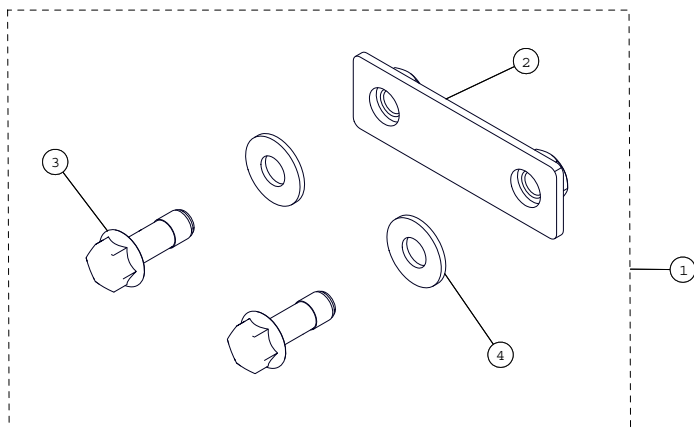

ITEM #	PART #	DESCRIPTION	QTY
CAMOPLAST ATV T4S MY2015 BACK PLATE			
1	7015-00-7026	S-KIT BACK PLATE	1
2	--	BACK PLATE	1
3	--	HFSCS, M10-1.5X30, 10.9, ZP, TL, DIN 6921	2
4	--	W, 7/16X1.0X0.072, 8, ZP, USS	2