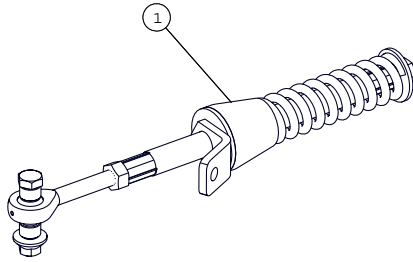

ITEM #	PART #	DESCRIPTION	QTY
		CAMOPLAST UTV T4S MY2015 STABILIZING ROD FRONT	
1	1001-00-8902-SP	S-KIT STABILIZING ROD UTV FRONT	1