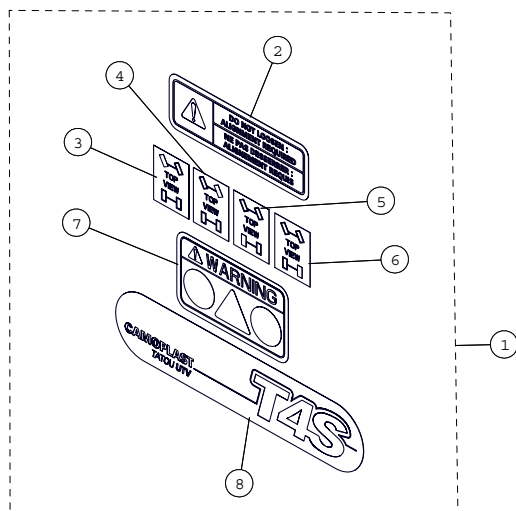

ITEM #	PART #	DESCRIPTION	QTY
		CAMOPLAST UTV T4S MY2015 DECALS UTV	
1	7083-00-8450	S-KIT DECAL UTV 2012-2015	1
2	--	STICKER - DO NOT LOOSEN	1
3	--	STICKER, FRONT LEFT PICTOGRAM	1
4	--	STICKER, FRONT RIGHT PICTOGRAM	1
5	--	STICKER, REAR LEFT PICTOGRAM	1
6	--	STICKER, REAR RIGHT PICTOGRAM	1
7	--	STICKER WARNING	1
8	--	STICKER -- CAMOPLAST UTV T4S	1