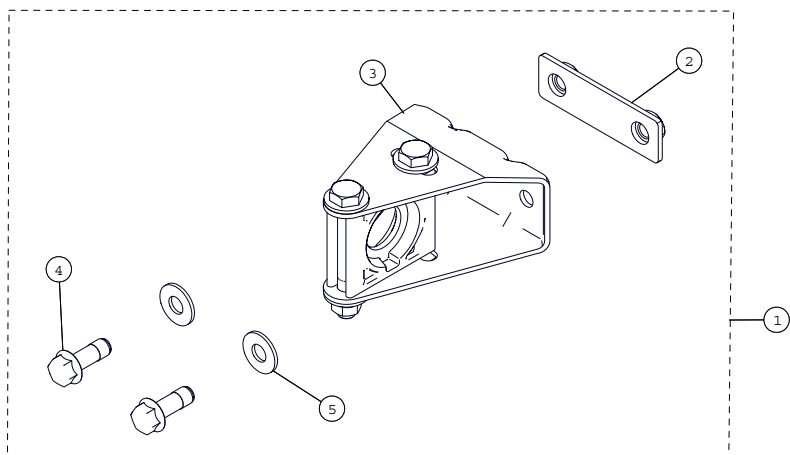

ITEM #	PART #	DESCRIPTION	QTY
CAMOPLAST ATV T4S MY2015 ANTI-ROTATION INDEPENDENT SUSPENSION			
1	7015-00-8250	S-KIT ANTI-ROTATION IND. SUSPENSION	1
2	--	BACK PLATE	1
3	--	ANTI-ROTATION BRACKET IND SUSP	1
4	--	HFSCS, M10-1.5X30, 10.9, ZP, TL, DIN 6921	2
5	--	W, 7/16X1.0X0.072, 8, ZP, USS	2