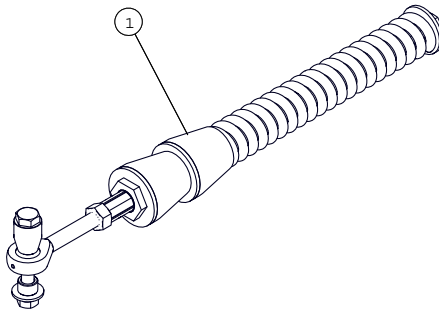

ITEM #	PART #	DESCRIPTION	QTY
		CAMOPLAST UTV T4S MY2015 STABILIZING ROD REAR	
1	1001-00-8508-SP	S-KIT STABILIZING ROD UTV REAR	1