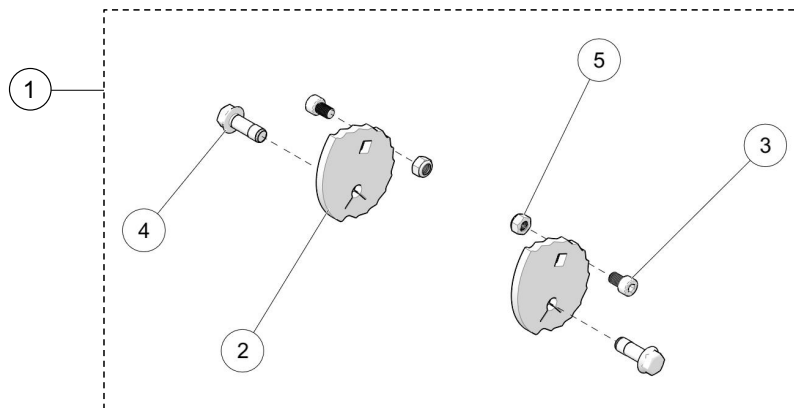

ITEM #	PART #	DESCRIPTION	QTY
CAMSO ATV R4S MY2019 :: TENSIONER CAM KIT			
1	7014-00-3003	S-KIT, TENSIONER CAM / S-KIT, CAME TENDEUR	1
2	--	TENSIONER CAM / CAME TENDEUR	2
3	1032-08-0012	HSCS,M8-1.25X12,8.8,ZP,DIN912	2
4	1036-10-4030	HFCS,M10-1.5X30,10.9,ZP,TL,DIN 6921	2
5	1071-08-0001	NN,M8-1.25,8,ZP,DIN985	2