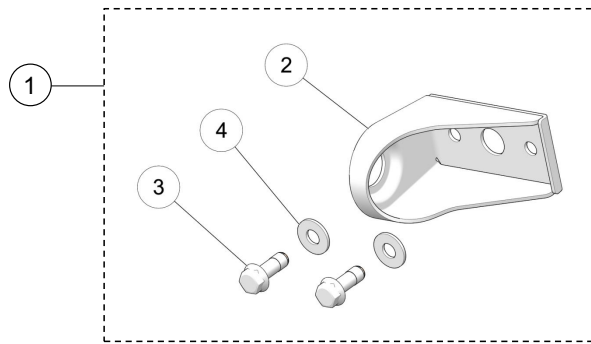

ITEM #	PART #	DESCRIPTION	QTY
		CAMSO ATV R4S MY2018 :: ANTI-ROTATION BRACKET IS	
1	7015-00-3010	S-KIT, ANTI-ROTATION, IS BRACKET / ATTACHE - ANTI-ROTATION SI	1
2	--	ANTI-ROTATION, BRACKET IS / ATTACHE - ANTI-ROTATION SI	1
3	1036-10-4030	HFSCS, M10-1.5X30, 10.9, ZP, TL, DIN 6921	2
4	1060-00-0004	W, 7/16X1.0X0.072, 8, ZP, USS	2