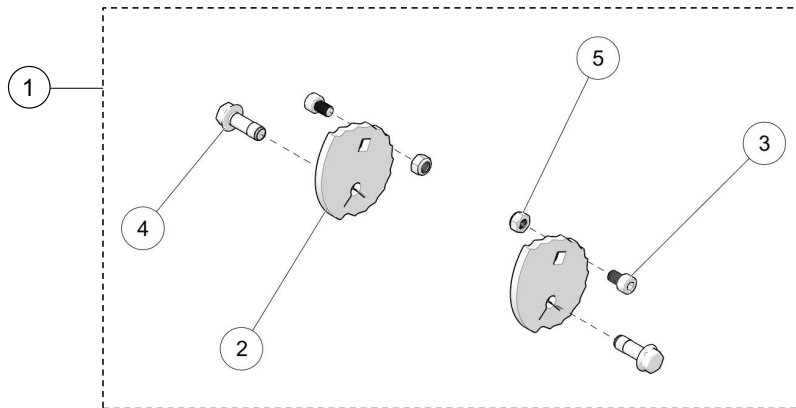

ITEM #	PART #	DESCRIPTION	QTY
CAMSO ATV R4S MY2018 :: TENSIONER CAM KIT			
1	7014-00-3003	S-KIT, TENSIONER CAM / S-KIT, CAME TENDEUR	1
2	--	TENSIONER CAM / CAME TENDEUR	2
3	1032-08-0012	HSCS,M8-1.25X12,8.8,ZP,DIN912	2
4	1036-10-4030	HFSCS,M10-1.5X30,10.9,ZP,TL,DIN 6921	2
5	1071-08-0001	NN,M8-1.25,8,ZP,DIN985	2