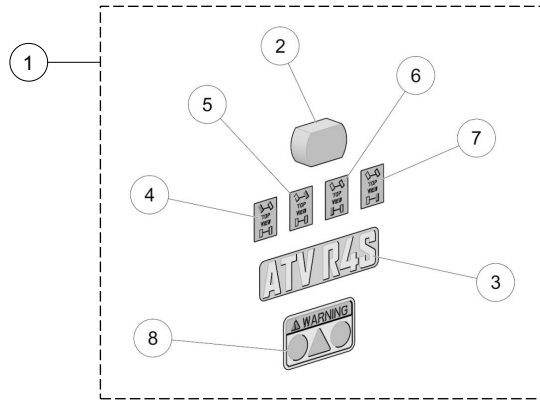

ITEM #	PART #	DESCRIPTION	QTY
		CAMSO ATV R4S MY2018 :: STICKER KIT	
1	7083-00-3084	S-KIT, STICKER ATV R4S - 1 TRACK / COLLANT ATV R4S - 1 CHENILLE	1
2	--	BUBBLE LEVEL / NIVEAU À BULLE	1
3	--	STICKER / COLLANT -- CAMSO ATV R4S	1
4	--	STICKER, FRONT LEFT PICTOGRAM / DÉCALQUE PICTOGRAMME AVG	1
5	--	STICKER, FRONT RIGHT PICTOGRAM / DÉCALQUE PICTOGRAMME AVD	1
6	--	STICKER, REAR LEFT PICTOGRAM / DÉCALQUE PICTOGRAMME ARG	1
7	--	STICKER, REAR RIGHT PICTOGRAM / DÉCALQUE PICTOGRAMME ARD	1
8	--	STICKER WARNING / AUTOCOLLANT AVERTISSEMENT	1