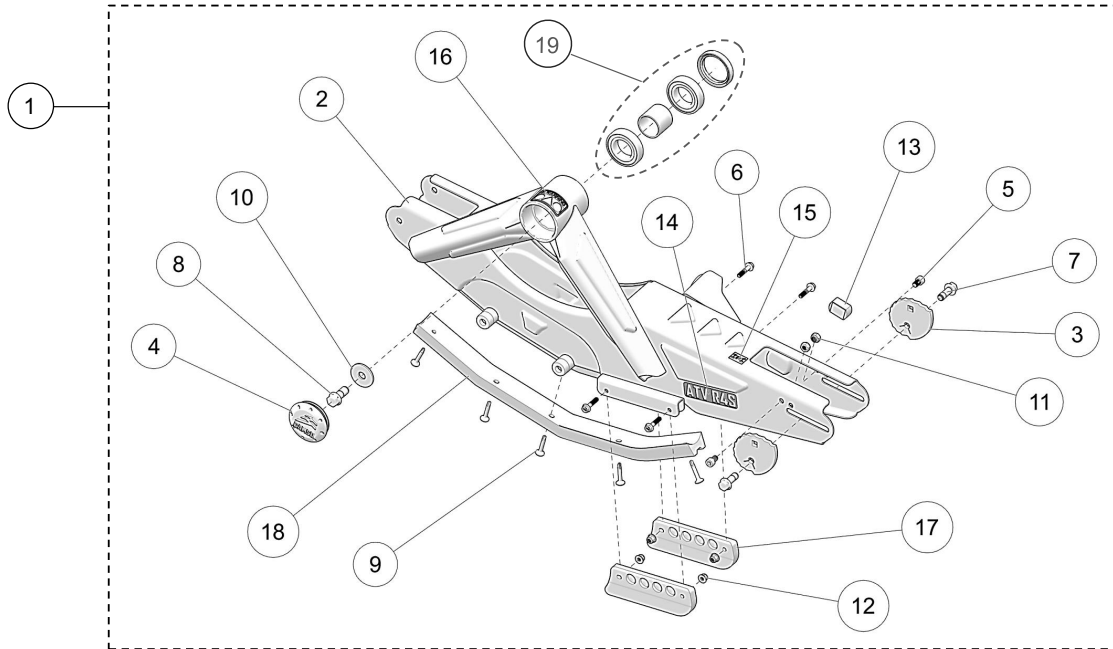

ITEM #	PART #	DESCRIPTION	QTY
		CAMSO ATV R4S MY2018 :: FRONT RIGHT FRAME	
1	7010-00-3322	S-KIT, RH FRONT FRAME - ATV R4S / S-KIT CADRE AVD ATV R4S	1
2	--	RH FRONT FRAME / CADRE AV. DROIT -- ATV R4S	1
3	--	TENSIONER CAM / CAME, TENDEUR	2
4	1017-00-7150	HUB CAP CAMSO ASS'Y / CAP MOYEU CAMSO ASS.	1
5	1032-08-0012	HSCS, M8-1.25X12, 8.8, ZP, DIN912	2
6	1035-06-1030	HFCS, M6-1X30, 10.9, ZP, DIN6921	4
7	1036-10-4030	HFCS, M10-1.5X30, 10.9, ZP, TL, DIN 6921	2
8	--	HFCS, M12-1.75X30, 10.9, ZP, TL, DIN 6921	1
9	1049-00-0007	SDSQWS, #12-24X1.5, ZP	5
10	--	W, 1.625, 0.515, 11GA.	1
11	1071-08-0001	NN, M8-1.25, 8, ZP, DIN985	2
12	1074-06-0001	FNN, M6-1.8, ZP, DIN6926	4
13	--	BUBBLE LEVEL / NIVEAU À BULLE	1
14	--	STICKER / DÉCALQUE -- CAMSO ATV R4S	1
15	--	STICKER, FRONT RIGHT PICTOGRAM / PICTOGRAMME AV. DROIT	1
16	--	STICKER WARNING / AUTOCOLLANT AVERTISSEMENT	1
17	--	SKATE / PATIN	2
18	--	SLIDE, FRONT / GLISSIÈRE, AVANT	1
19	7090-00-0001	S-KIT ATV UTV 2 BEARINGS / S-KIT ATV UTV 2 ROULEMENTS	1