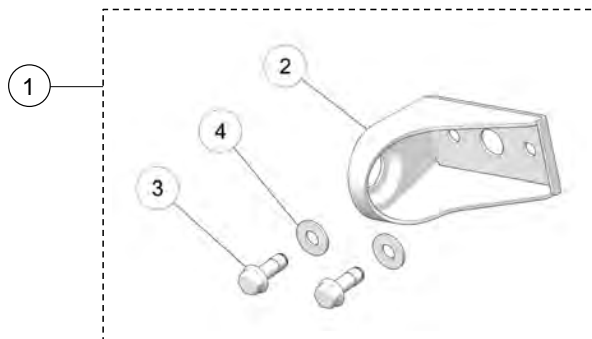

ITEM #	PART #	DESCRIPTION	QTY
CAMSO ATV R4S MY2017 :: ANTI-ROTATION BRACKET IS			
1	7015-00-3010	S-KIT, ANTI-ROTATION, IS BRACKET / ATTACHE - ANTI-ROTATION SI	1
2	--	ANTI-ROTATION, BRACKET IS / ATTACHE - ANTI-ROTATION SI	1
3	1036-10-4030	HFSCS, M10-1.5X30, 10.9, ZP, TL, DIN 6921	2
4	1060-00-0004	W, 7/16X1.0X0.072, 8, ZP, USS	2