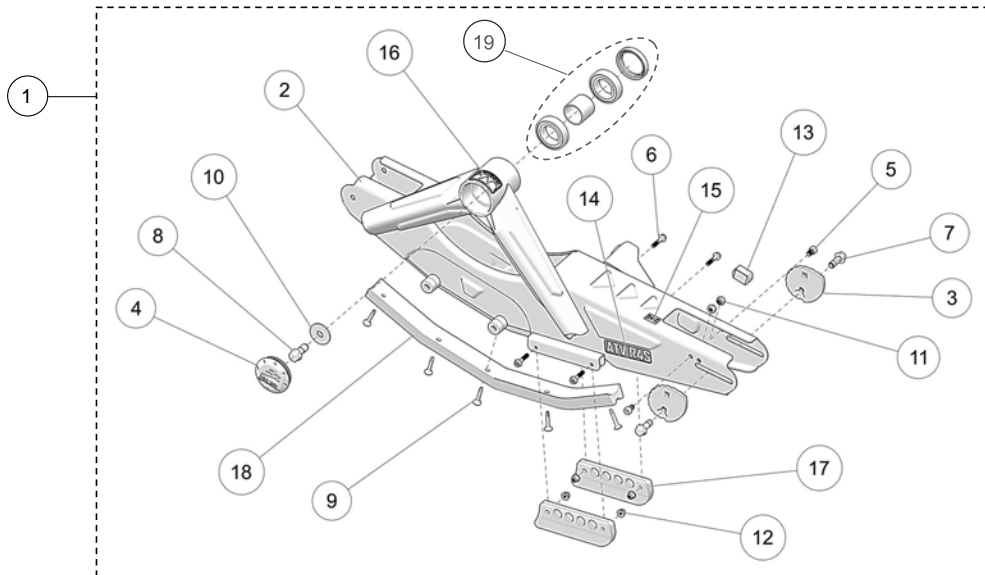

ITEM #	PART #	DESCRIPTION	QTY
		CAMSO ATV R4S MY2017 :: FRONT RIGHT FRAME	
1	7010-00-3322	S-KIT, RH FRONT FRAME - ATV R4S / S-KIT CADRE AVD ATV R4S	1
2	--	RH FRONT FRAME / CADRE AV. DROIT -- ATV R4S	1
3	--	TENSIONER CAM / CAME, TENDEUR	2
4	1017-00-7150	HUB CAP CAMSO ASS'Y / CAP MOYEU CAMSO ASS.	1
5	1032-08-0012	HSCS, M8-1.25X12, 8.8, ZP, DIN912	2
6	1035-06-1030	HFCS, M6-1X30, 10.9, ZP, DIN6921	4
7	1036-10-4030	HFCS, M10-1.5X30, 10.9, ZP, TL, DIN 6921	2
8	--	HFCS, M12-1.75X30, 10.9, ZP, TL, DIN 6921	1
9	1049-00-0007	SDSQWS, #12-24X1.5, ZP	5
10	--	W, 1.625, 0.515, 11GA.	1
11	1071-08-0001	NN, M8-1.25, 8, ZP, DIN985	2
12	1074-06-0001	FNN, M6-1.8, ZP, DIN6926	4
13	--	BUBBLE LEVEL / NIVEAU À BULLE	1
14	--	STICKER / DÉCALQUE -- CAMSO ATV R4S	1
15	--	STICKER, FRONT RIGHT PICTOGRAM / PICTOGRAMME AV. DROIT	1
16	--	STICKER WARNING / AUTOCOLLANT AVERTISSEMENT	1
17	--	SKATE / PATIN	2
18	--	SLIDE, FRONT / GLISSIÈRE, AVANT	1
19	7090-00-0001	S-KIT ATV UTV 2 BEARINGS / S-KIT ATV UTV 2 ROULEMENTS	1