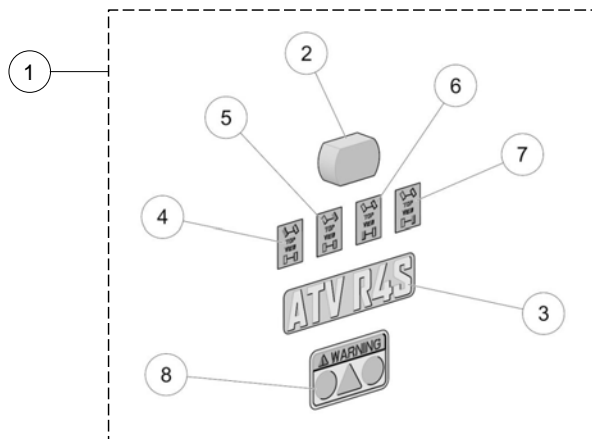

ITEM #	PART #	DESCRIPTION	QTY
		CAMSO ATV R4S MY2017 :: STICKER KIT	
1	7083-00-3084	S-KIT, STICKER ATV R4S - 1 TRACK / COLLANT ATV R4S - 1 CHENILLE	1
2	--	BUBBLE LEVEL / NIVEAU À BULLE	1
3	--	STICKER / COLLANT -- CAMSO ATV R4S	1
4	--	STICKER, FRONT LEFT PICTOGRAM / DÉCALQUE PICTOGRAMME AVG	1
5	--	STICKER, FRONT RIGHT PICTOGRAM / DÉCALQUE PICTOGRAMME AVD	1
6	--	STICKER, REAR LEFT PICTOGRAM / DÉCALQUE PICTOGRAMME ARG	1
7	--	STICKER, REAR RIGHT PICTOGRAM / DÉCALQUE PICTOGRAMME ARD	1
8	--	STICKER WARNING / AUTOCOLLANT AVERTISSEMENT	1