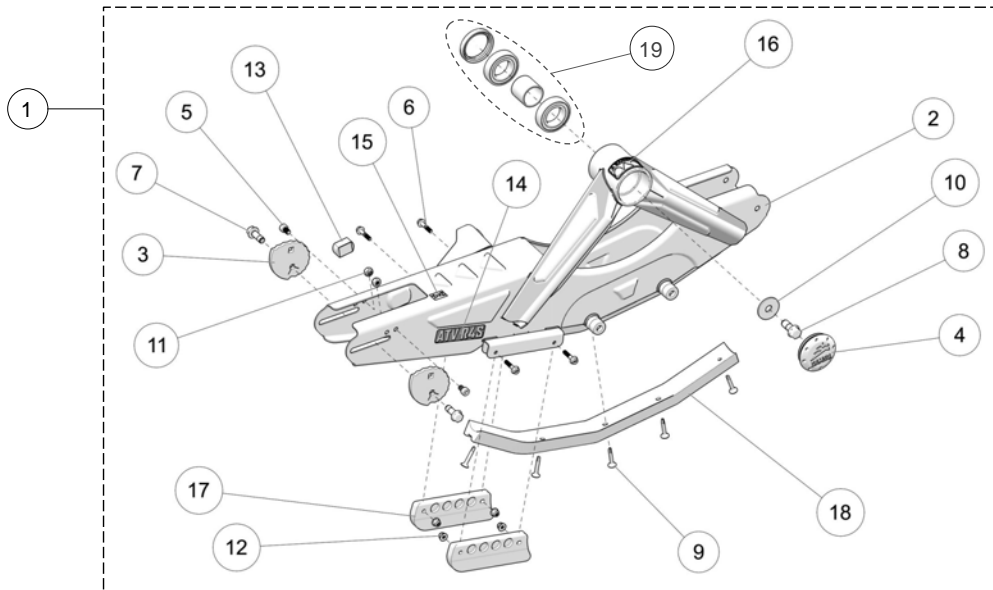

ITEM #	PART #	DESCRIPTION	QTY
		CAMSO ATV R4S MY2017 :: FRONT LEFT FRAME	
1	7011-00-3322	S-KIT, LH FRONT FRAME - ATV R4S / S-KIT CADRE AVG ATV R4S	1
2	--	LH FRONT FRAME / CADRE AV. GAUCHE -- ATV R4S	1
3	--	TENSIONER CAM / CAME, TENDEUR	2
4	1017-00-7150	HUB CAP CAMSO ASS'Y / CAP MOYEU CAMSO ASS.	1
5	1032-08-0012	HSCS, M8-1.25X12, 8.8, ZP, DIN912	2
6	1035-06-1030	HFCS, M6-1X30, 10.9, ZP, DIN6921	4
7	1036-10-4030	HFCS, M10-1.5X30, 10.9, ZP, TL, DIN 6921	2
8	--	HFCS, M12-1.75X30, 10.9, ZP, TL, DIN 6921	1
9	1049-00-0007	SDSQWS, #12-24X1.5, ZP	5
10	--	W, 1.625, 0.515, 11GA.	1
11	1071-08-0001	NN, M8-1.25, 8, ZP, DIN985	2
12	1074-06-0001	FNN, M6-1, 8, ZP, DIN6926	4
13	--	BUBBLE LEVEL / NIVEAU À BULLE	1
14	--	STICKER / DÉCALQUE -- CAMSO ATV R4S	1
15	--	STICKER, FRONT LEFT PICTOGRAM / PICTOGRAMME AV. GAUCHE	1
16	--	STICKER WARNING / AUTOCOLLANT AVERTISSEMENT	1
17	--	SKATE / PATIN	2
18	--	SLIDE, FRONT / GLISSIÈRE, AVANT	1
19	7090-00-0001	S-KIT ATV UTV 2 BEARINGS / S-KIT ATV UTV 2 ROULEMENTS	1