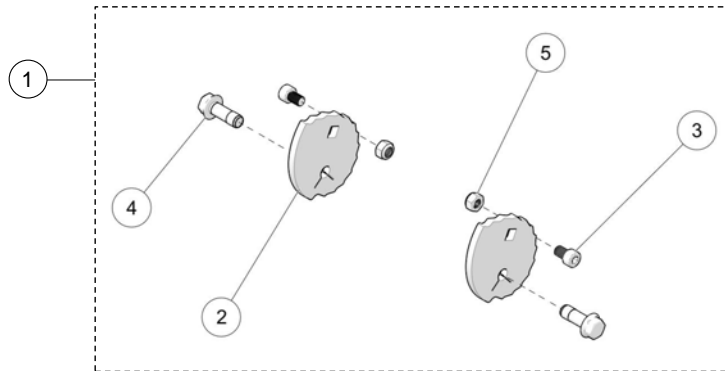

ITEM #	PART #	DESCRIPTION	QTY
		CAMSO ATV R4S MY2017 :: TENSIONER CAM KIT	
1	7014-00-3003	S-KIT, TENSIONER CAM / S-KIT, CAME TENDEUR	1
2	--	TENSIONER CAM / CAME TENDEUR	2
3	1032-08-0012	HSCS,M8-1.25X12,8.8,ZP,DIN912	2
4	1036-10-4030	HFSCS,M10-1.5X30,10.9,ZP,TL,DIN 6921	2
5	1071-08-0001	NN,M8-1.25,8,ZP,DIN985	2